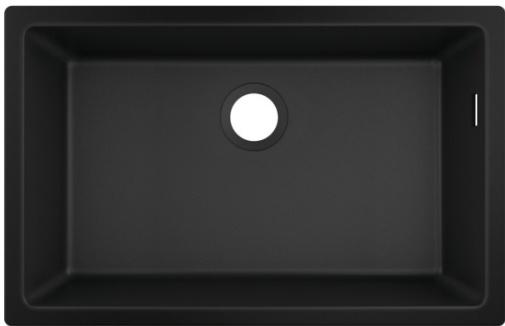

S51

S510-U660 Under-mount sink 660

Surfaces: **Graphiteblack** Article Number: **43432170**

Description

product features

- material: SilicaTec
- number of bowls: 1 main bowl
- sink depth: 190 mm
- cabinet size: 80 cm
- type of installation: undermount
- position overflow: on the right side of the bowl
- scope of supply: mounting clips for under-mount installations are included
- TÜV Z1 1802 14237 106_Sinks

Certificates

Product image